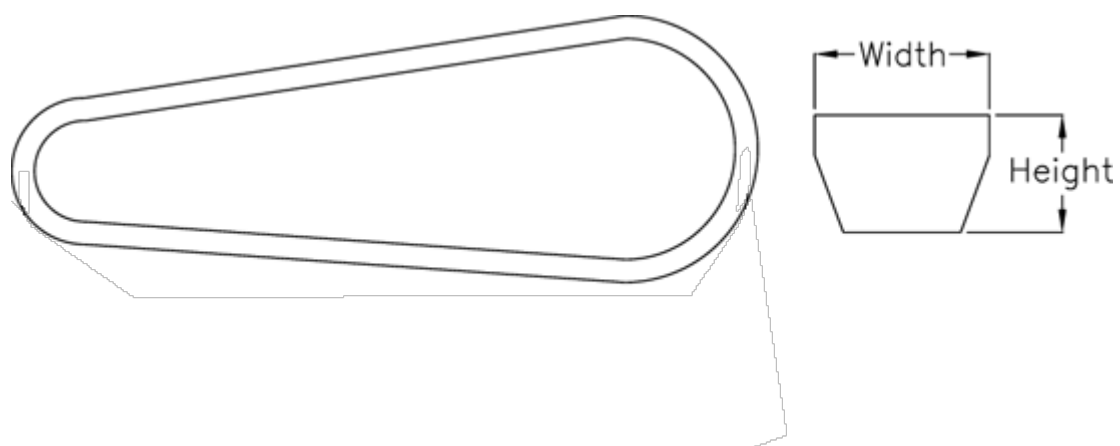

# Data Sheet

Article number: 601962560900  
Description: Gates V-belt SPA 900 Ld 900  
DELTA NARROW

## Measures

---

Datum length	= 900
Height	= 10
Width	= 13